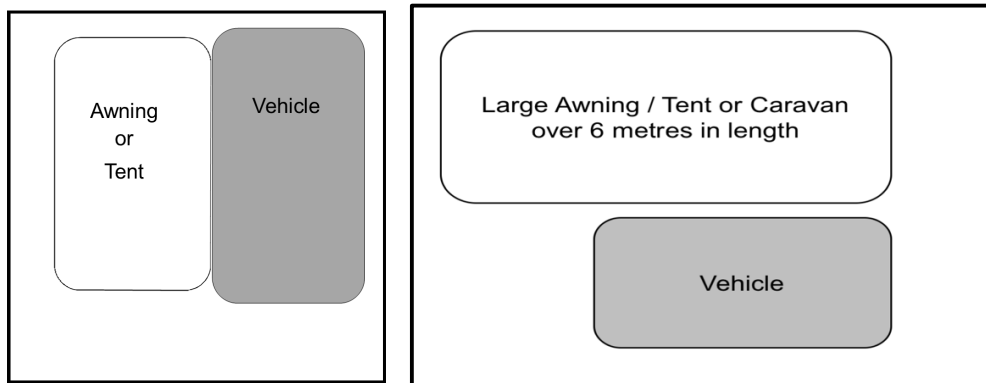

- **Regular plot** – 7 x 7 metre plot. Enough room for 1 vehicle and awning/tent (Visual below)
If you wish to park an extra vehicle next to your camping plot please purchase a +1 vehicle pass **£3 each** or park any extra vehicles in overnight car park FOC.
- **Large plot** - For units over 6 metres in length (Visual below)
If you wish to park an extra vehicle next to your camping plot please purchase a +1 vehicle pass **£3 each** or park any extra vehicles in overnight car park FOC.
- **Glitzy plot** – A 10 x 10 metre plot in an exclusive fenced off area with lush grass, its own water tap, a communal fire pit, electric hook up, toilets & bins and all close to the main show area.
If you wish to park an extra vehicle next to your camping plot please purchase a +1 vehicle pass **£3 each** or park any extra vehicles in overnight car park FOC.