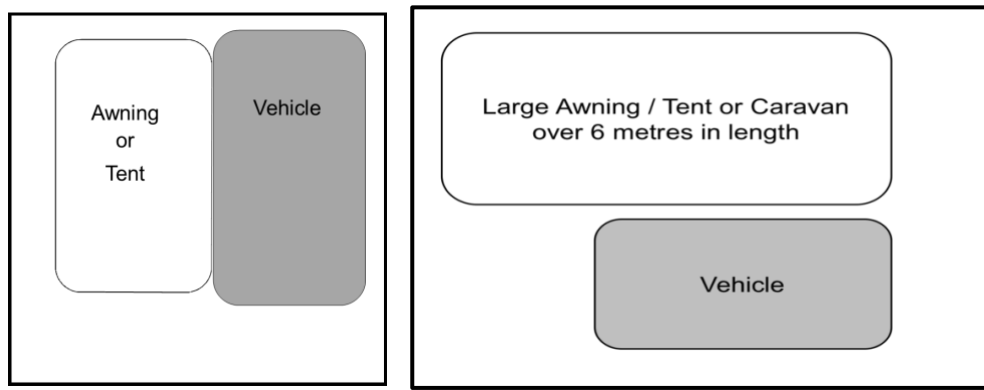

CAMPING PLOTS

- **Regular plot** – 7 x 7 metre plot. Enough room for 1 vehicle and awning/tent (Visual below)
If you wish to park an extra vehicle next to your camping plot please purchase a +1 vehicle pass **£3 each** or park any extra vehicles in overnight car park FOC.
- **Large plot** - For units over 6 metres in length (Visual below)
If you wish to park an extra vehicle next to your camping plot please purchase a +1 vehicle pass **£3 each** or park any extra vehicles in overnight car park FOC.
- **Glitzy plot** – A 10 x 10 metre plot in an exclusive fenced off area with lush grass, its own water tap, a communal fire pit, electric hook up, toilets & bins and all close to the main show area.
If you wish to park an extra vehicle next to your camping plot please purchase a +1 vehicle pass **£3 each** or park any extra vehicles in overnight car park FOC.