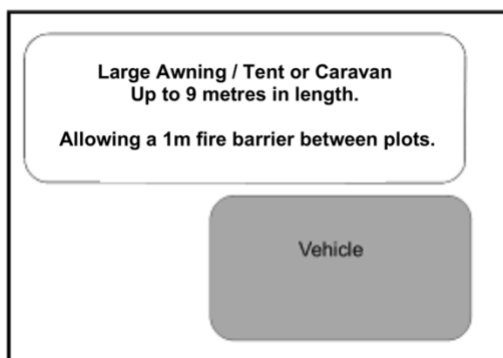

Email form to classicsatwoolpit@hotmail.com

CAMPING PLOTS

- **Regular plot** – 7 x 7 metre plot. Enough room for 1 vehicle and awning/tent (Visual below)
If you wish to park an extra vehicle next to your camping plot please purchase a +1 vehicle pass **£5 each** or park any extra vehicles in overnight car park FOC.
- **Large plot** - For units over 6 metres and up to 9 metres in length (Visual below)
If you wish to park an extra vehicle next to your camping plot please purchase a +1 vehicle pass **£5 each** or park any extra vehicles in overnight car park FOC.