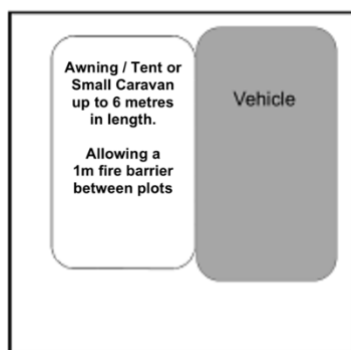

**WRISTBAND
TOTAL COST**

£

CAMPING PLOT

Regular Plot

(7 x 7 metre plot)

£15 each

Large Plot

(Up to 9 metres in length)

Email form to classicsatwoolpit@hotmail.com

CAMPING PLOTS

- **Regular plot** – 7 x 7 metre plot. Enough room for 1 vehicle and awning/tent (Visual below)
If you wish to park an extra vehicle next to your camping plot please purchase a +1 vehicle pass **£5 each** or park any extra vehicles in overnight car park FOC.
- **Large plot** - For units over 6 metres and up to 9 metres in length (Visual below)
If you wish to park an extra vehicle next to your camping plot please purchase a +1 vehicle pass **£5 each** or park any extra vehicles in overnight car park FOC.